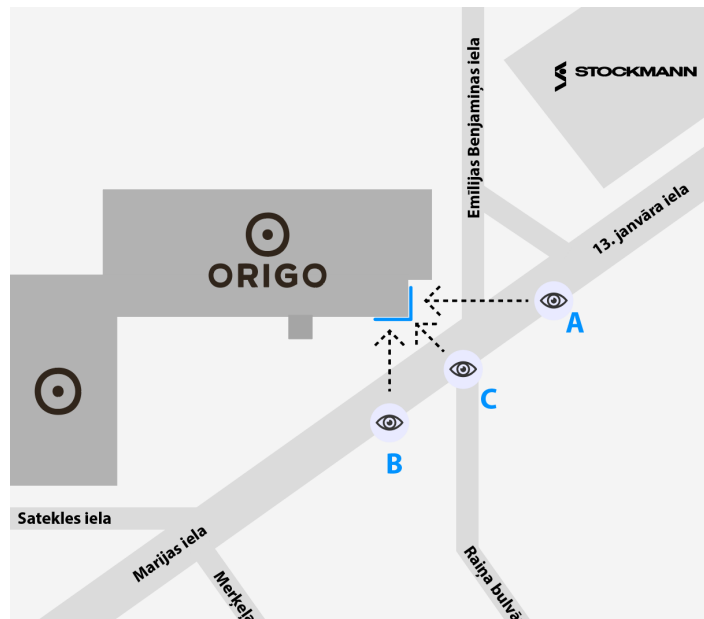

Premium DOOH wall: Centrālā stacija - Origo

Technical requirements

Adress: Stacijas laukums 2

Visibility

3D

Dimensions:

21600 px (P) x 9920 (A) px

Video length:

Premium DOOH wall Centrālā stacija - Origo

Design
recommendations

This digital wall is curved around the corner of the building at a 90° angle. Therefore, when creating the design, it is important to take into account that only part of the total flow will see all of the created content. From viewing points A and B, the audience will only see half of the created material.