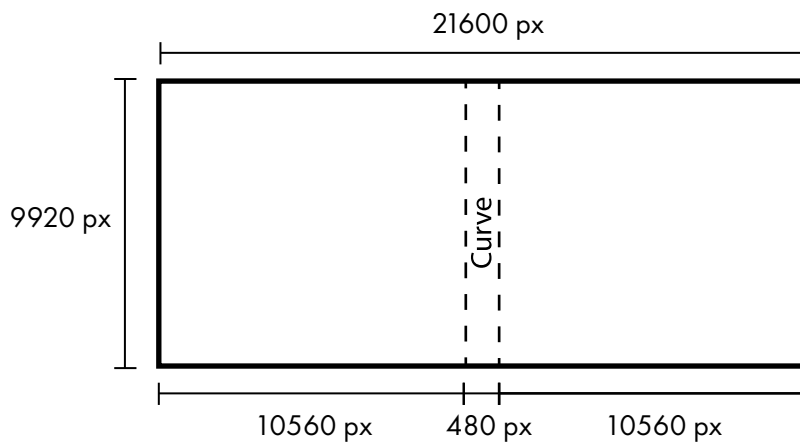

Premium DOOH wall: Centrālā stacija - Origo

Technical requirements

Adress: Stacijas laukums 2

Visibility

3D

Dimensions:

21600 px (P) x 9920 (A) px

Video length:

6 seconds / 12 seconds

Resolution:

2700 x 1240 PxA (pixels)

Frames:

60 fps (frames per second)

Suitable graphical formats:

JPEG, PNG ar RGB krāsām

Suitable video formats:

MPEG-4 / .mp4 (no audio)

Only slow, inaggressive, non-dazzling and non-blinding animation

Technical drawing

The total size of the screen surface is 21600 mm (W) x 9920 mm (H) or 214,272 m².

Screen configuration:

Premium DOOH wall Centrālā stacija - Origo

Design
recommendations

This digital wall is curved around the corner of the building at a 90° angle. Therefore, when creating the design, it is important to take into account that only part of the total flow will see all of the created content. From viewing points A and B, the audience will only see half of the created material.