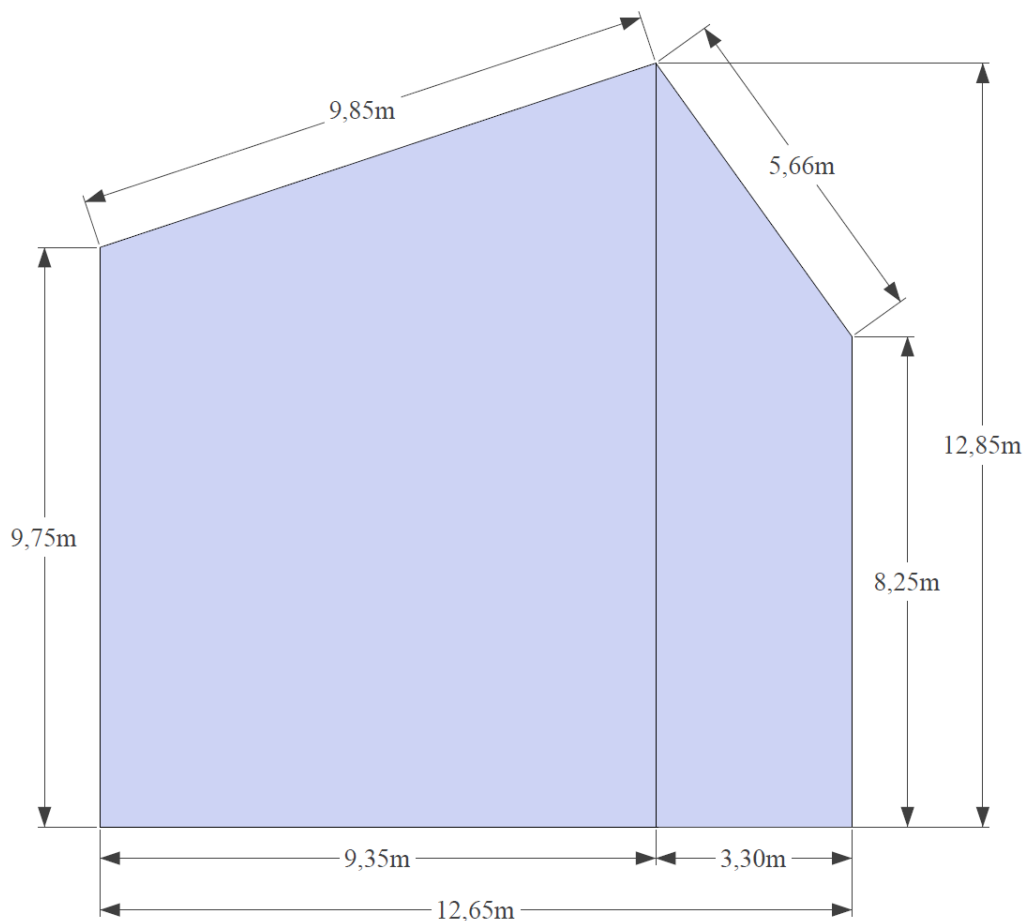

JCDecaux

Out of Home Media

Algeria
Angola
Australia
Austria
Azerbaijan
Belgium
Botswana
Brazil
Bulgaria
Cameroon
Chile
China
Croatia
Czech Republic
Denmark
Estonia
Finland
France
Germany
Hungary
India
Ireland
Israel
Italy
Ivory Coast
Japan
Kazakhstan
Latvia
Lithuania
Luxembourg
Madagascar
Mexico
Mongolia
Nigeria
Norway
Oman
Poland
Portugal
Qatar
Russia
Saudi Arabia
Singapore
Slovakia
Slovenia
Spain
Sweden
Switzerland
Thailand
The Netherlands
Ukraine
United Kingdom
United States
Uruguay
Uzbekistan

Print files should be sent to the campaign project manager or to lv.files@jcdecaux.com

JCDecaux Latvija SIA
Reģ. Nr. 40003310198
Krišjāņa Valdemāra iela 9-3, Rīga, LV-1010, Latvija
T. +371 68206777
www.jcdecaux.lv

A/S Swedbank, konts LV28HABA0001408032805, kods HABALV22