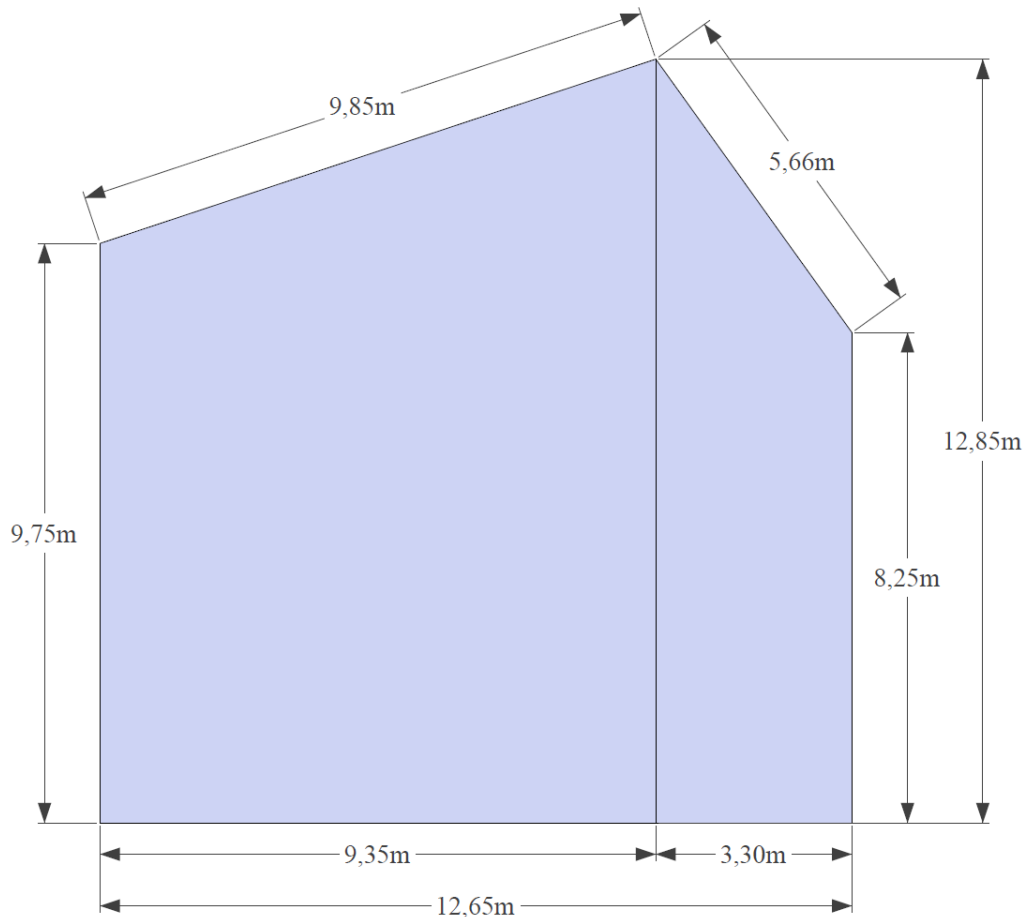

JCDecaux

Out of Home Media

Algeria
Angola
Australia
Austria
Azerbaijan
Belgium
Botswana
Brazil
Bulgaria
Cameroon
Chile
China
Croatia
Czech Republic
Denmark
Estonia
Finland
France
Germany
Hungary
India
Ireland
Israel
Italy
Ivory Coast
Japan
Kazakhstan
Latvia
Lithuania
Luxembourg
Madagascar
Mexico
Mongolia
Nigeria
Norway
Oman
Poland
Portugal
Qatar
Russia
Saudi Arabia
Singapore
Slovakia
Slovenia
Spain
Sweden
Switzerland
Thailand
The Netherlands
Ukraine
United Kingdom
United States
Uruguay
Uzbekistan

Print files should be sent to the campaign project manager or to lv.files@jcdecaux.com

JCDecaux Latvija SIA
Reģ. Nr. 40003310198
Krišjāņa Valdemāra iela 9-3, Rīga, LV-1010, Latvija
T. +371 68206777
www.jcdecaux.lv

A/S Swedbank, konts LV28HABA0001408032805, kods HABALV22