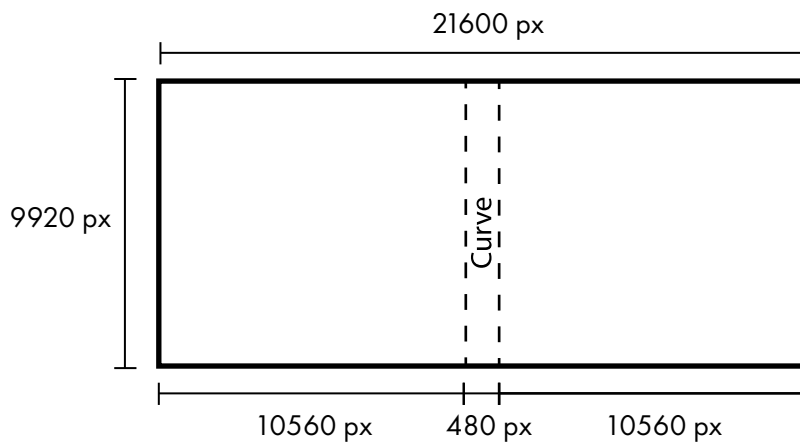

Premium DOOH wall: Centrālā stacija - Origo

Technical
requirements

Adress: Stacijas laukums 2

Visibility

Dimensions:

21600 px (P) x 9920 (A) px

Video length:

6 seconds

Resolution:

2700 x 1240 PxA (pixels)

Frames:

60 fps (frames per second)

Suitable graphical formats:

JPEG, PNG ar RGB krāsām

Suitable video formats:

MPEG-4 / .mp4 (no audio)

Only slow, inaggressive, non-dazzling and non-blinding animation

Technical drawing

The total size of the screen surface is 21600 mm (W) x 9920 mm (H) or 214,272 m².

Screen configuration:

Premium DOOH wall Centrālā stacija - Origo

Design
recommendations

This digital wall is curved around the corner of the building at a 90° angle. Therefore, when creating the design, it is important to take into account that only part of the total flow will see all of the created content. From viewing points A and B, the audience will only see half of the created material.