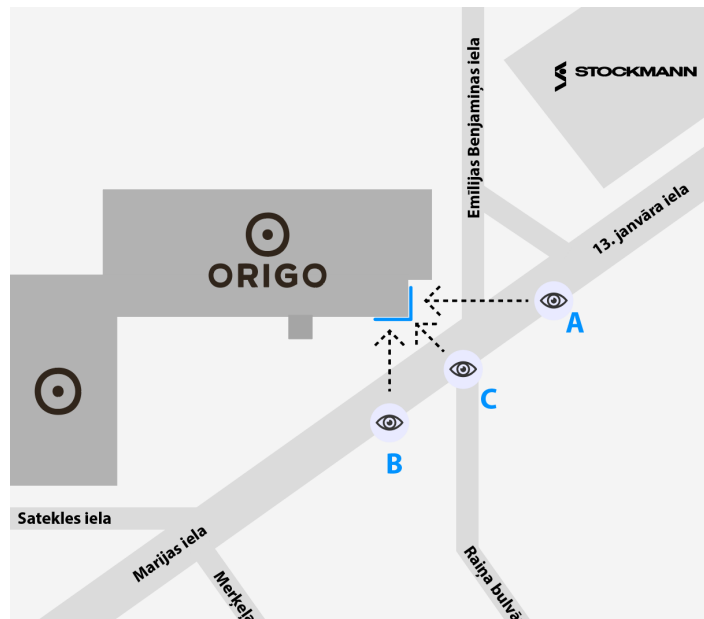

Premium DOOH wall: Centrālā stacija - Origo

Technical requirements

Adress: Stacijas laukums 2

Visibility

Dimensions:

21600 px (P) x 9920 (A) px

Video length:

6 seconds

Only slow, inaggressive, non-dazzling and non-blinding animation

Technical drawing

The total size of the screen surface is 21600 mm (W) x 9920 mm (H) or 214,272 m².

Screen configuration:

Premium DOOH wall Centrālā stacija - Origo

Design
recommendations

This digital wall is curved around the corner of the building at a 90° angle. Therefore, when creating the design, it is important to take into account that only part of the total flow will see all of the created content. From viewing points A and B, the audience will only see half of the created material.