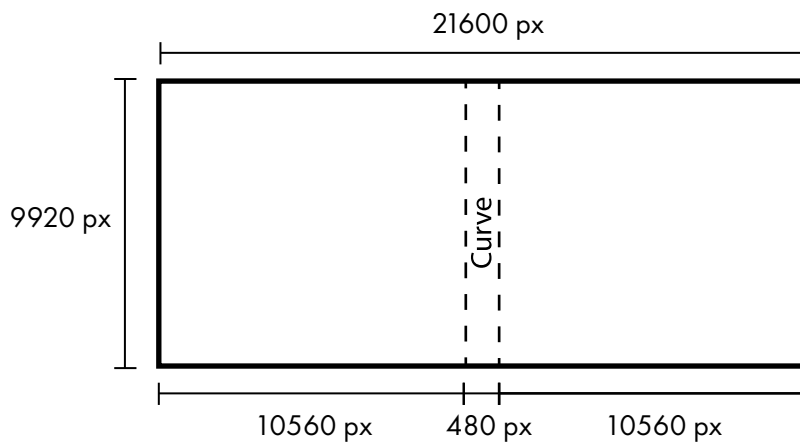

Premium DOOH wall: Centrālā stacija - Origo

Technical requirements

Adress: Stacijas laukums 2

Visibility

Dimensions:

21600 px (P) x 9920 (A) px

Video length:

6 seconds

Resolution:

2700 x 1240 PxA (pixels)

Frames:

60 fps (frames per second)

Suitable graphical formats:

JPEG, PNG ar RGB krāsām

Suitable video formats:

MPEG-4 / .mp4 (no audio)

Only slow, inaggressive, non-dazzling and non-blinding animation

Technical drawing

The total size of the screen surface is 21600 mm (W) x 9920 mm (H) or 214,272 m².

Screen configuration:

Premium DOOH wall Centrālā stacija - Origo

Design
recommendations

This digital wall is curved around the corner of the building at a 90° angle. Therefore, when creating the design, it is important to take into account that only part of the total flow will see all of the created content. From viewing points A and B, the audience will only see half of the created material.